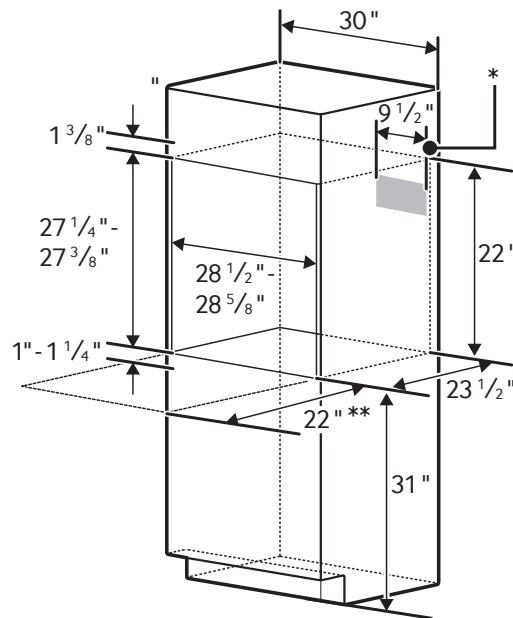

Flex Duo™

- Cook three dishes at different temperatures simultaneously with the Smart Divider.

SAMSUNG

NV51K7770SS

5.1 cu. ft. Single Wall Oven

Cabinet Dimensions

Single Oven Installed in Cabinet

*Junction Box

** Allow a minimum of 22" for clearance to adjacent corners, drawers, walls, etc. when door is open.

Convection Wall Oven

- Hidden Bake Element
- Bake: 175°F–550°F
- Convection Bake: 175°F–550°F
- Convection Roast: 175°F–550°F
- Broil: Low-High
- Steam Bake: 230°F–550°F
- Steam Roast: 230°F–550°F
- Bread Proofing
- Sabbath Mode